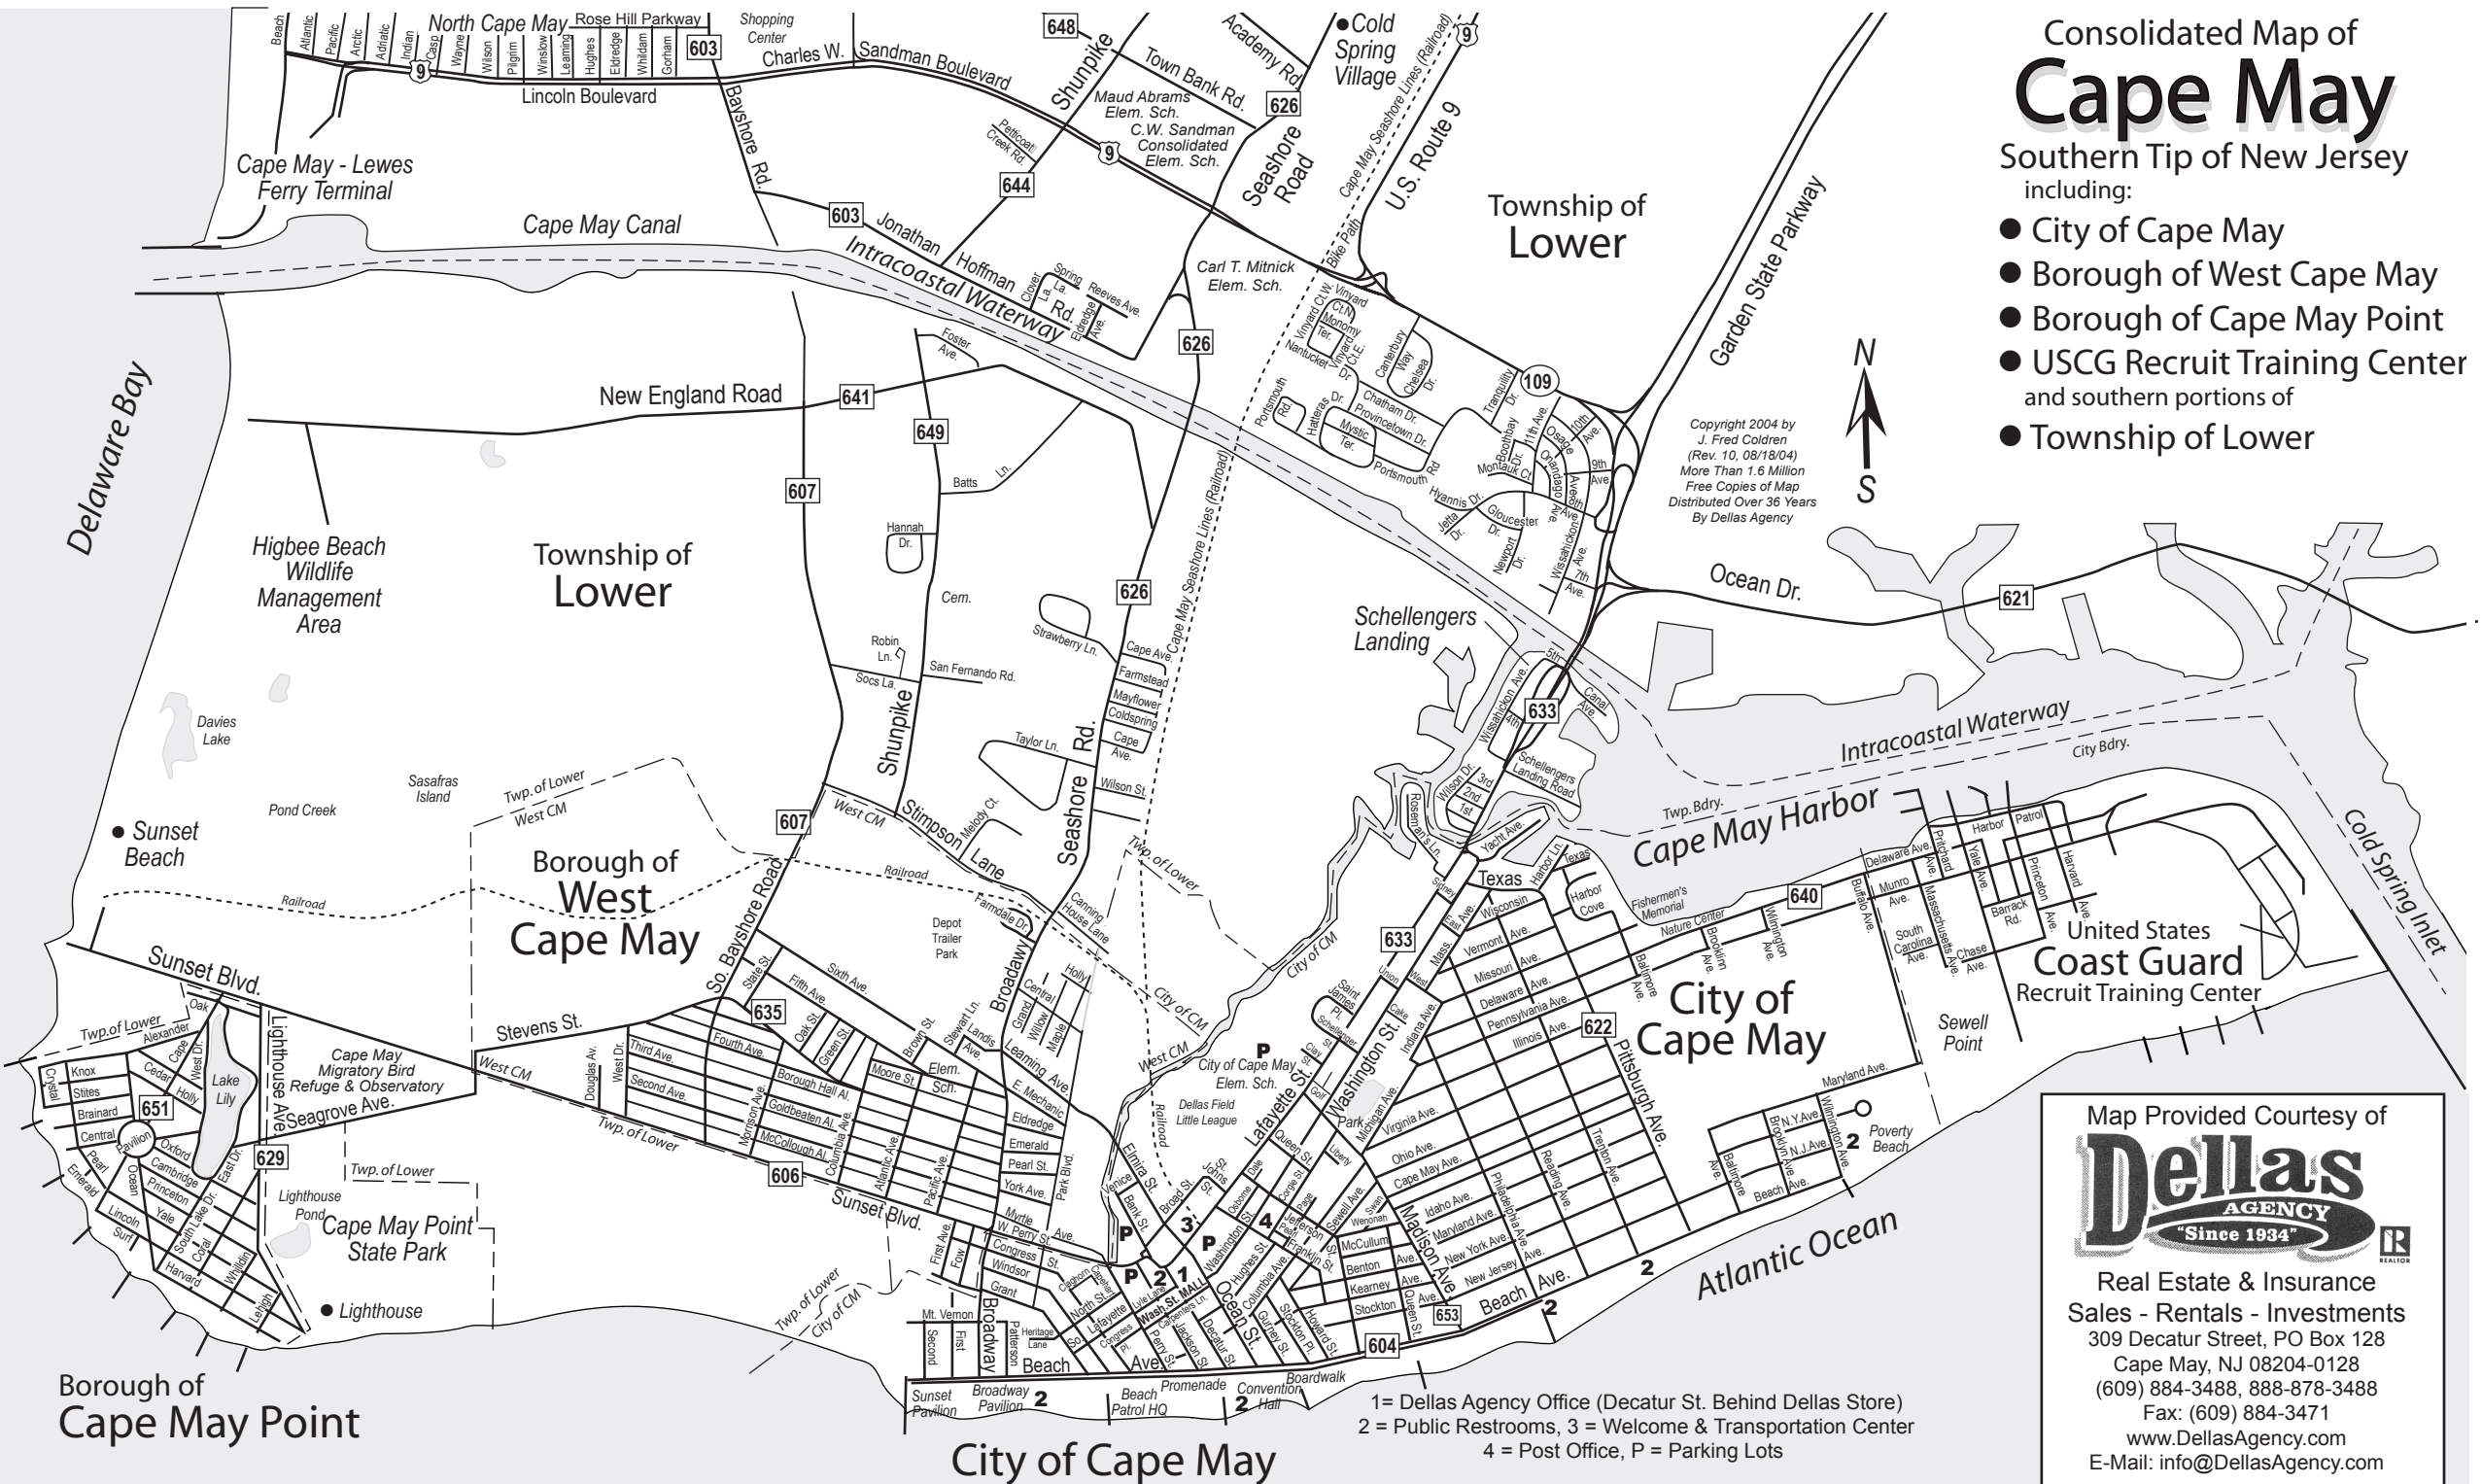

Consolidated Map of Cape May

Southern Tip of New Jersey including:

- City of Cape May
- Borough of West Cape May
- Borough of Cape May Point
- USCG Recruit Training Center and southern portions of
- Township of Lower

Copyright 2004 by J. Fred Coldren (Rev. 10, 08/18/04) More Than 1.6 Million Free Copies of Map Distributed Over 36 Years By Dallas Agency

Borough of Cape May Point

City of Cape May

1= Dallas Agency Office (Decatur St. Behind Dallas Store)
 2 = Public Restrooms, 3 = Welcome & Transportation Center
 4 = Post Office, P = Parking Lots